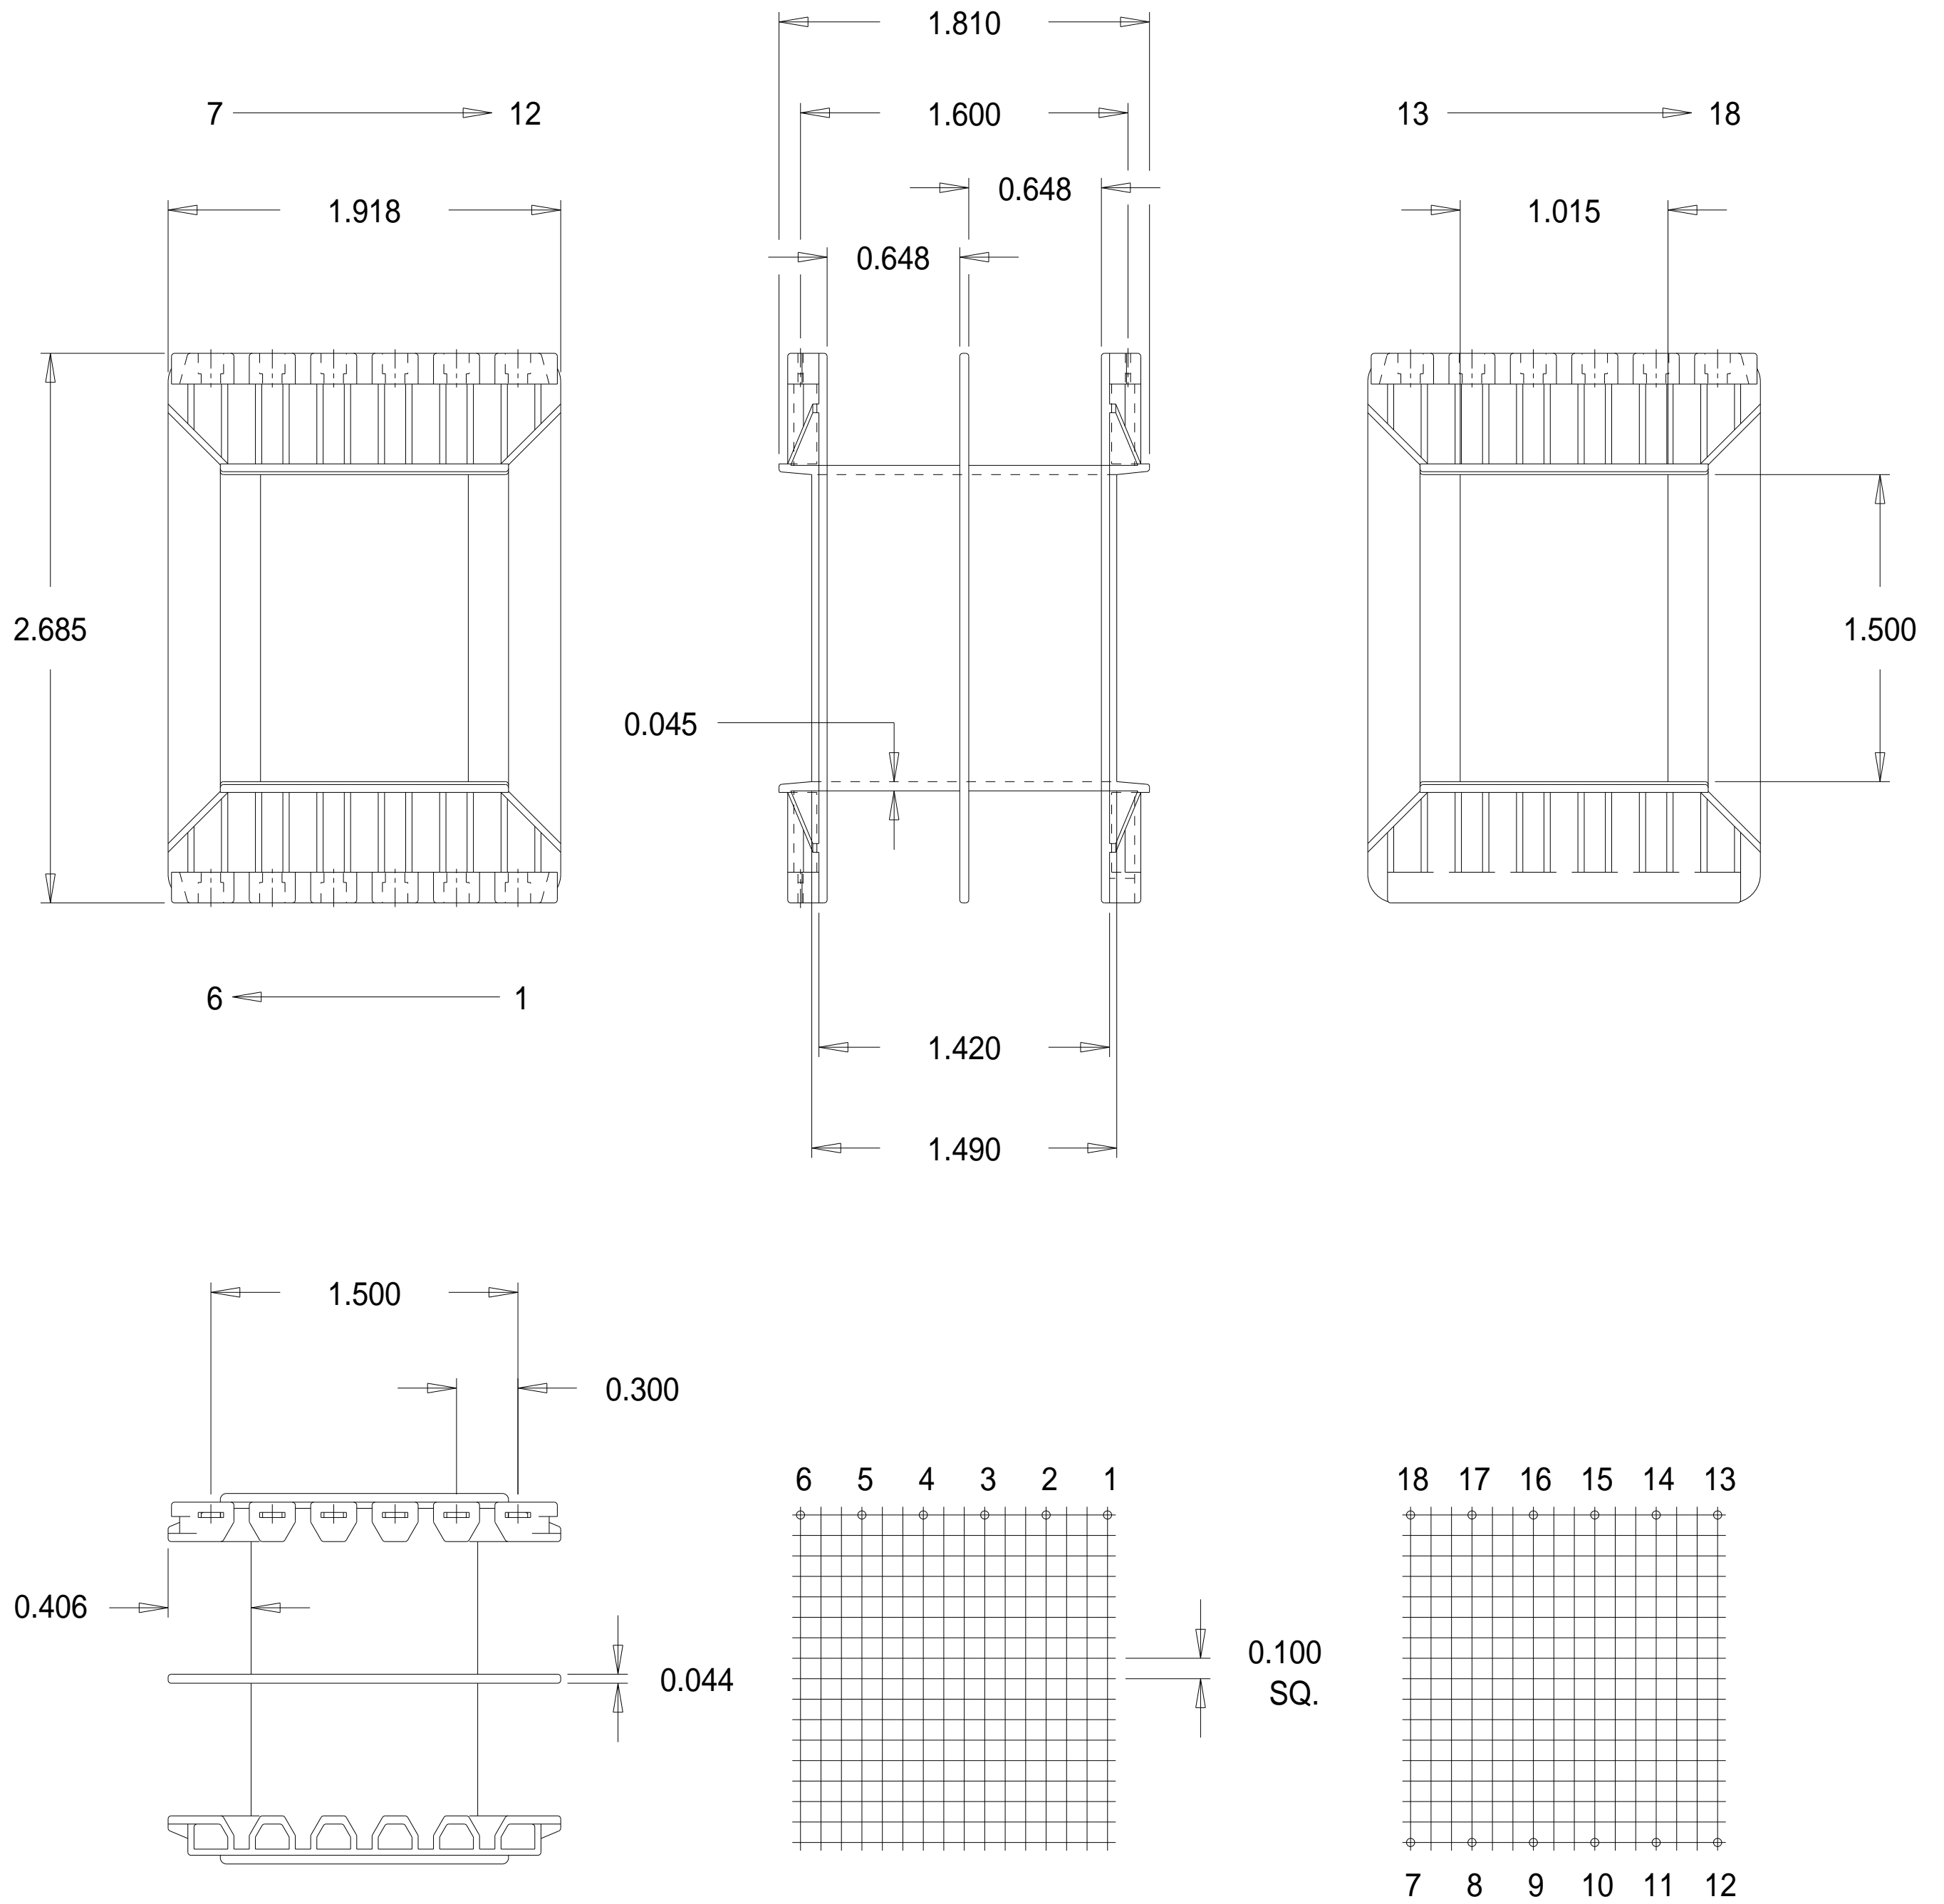

Part No. A29152

29 x 1 1/2 Double Section 'A' Range Bobbin

Dimensions in inches.